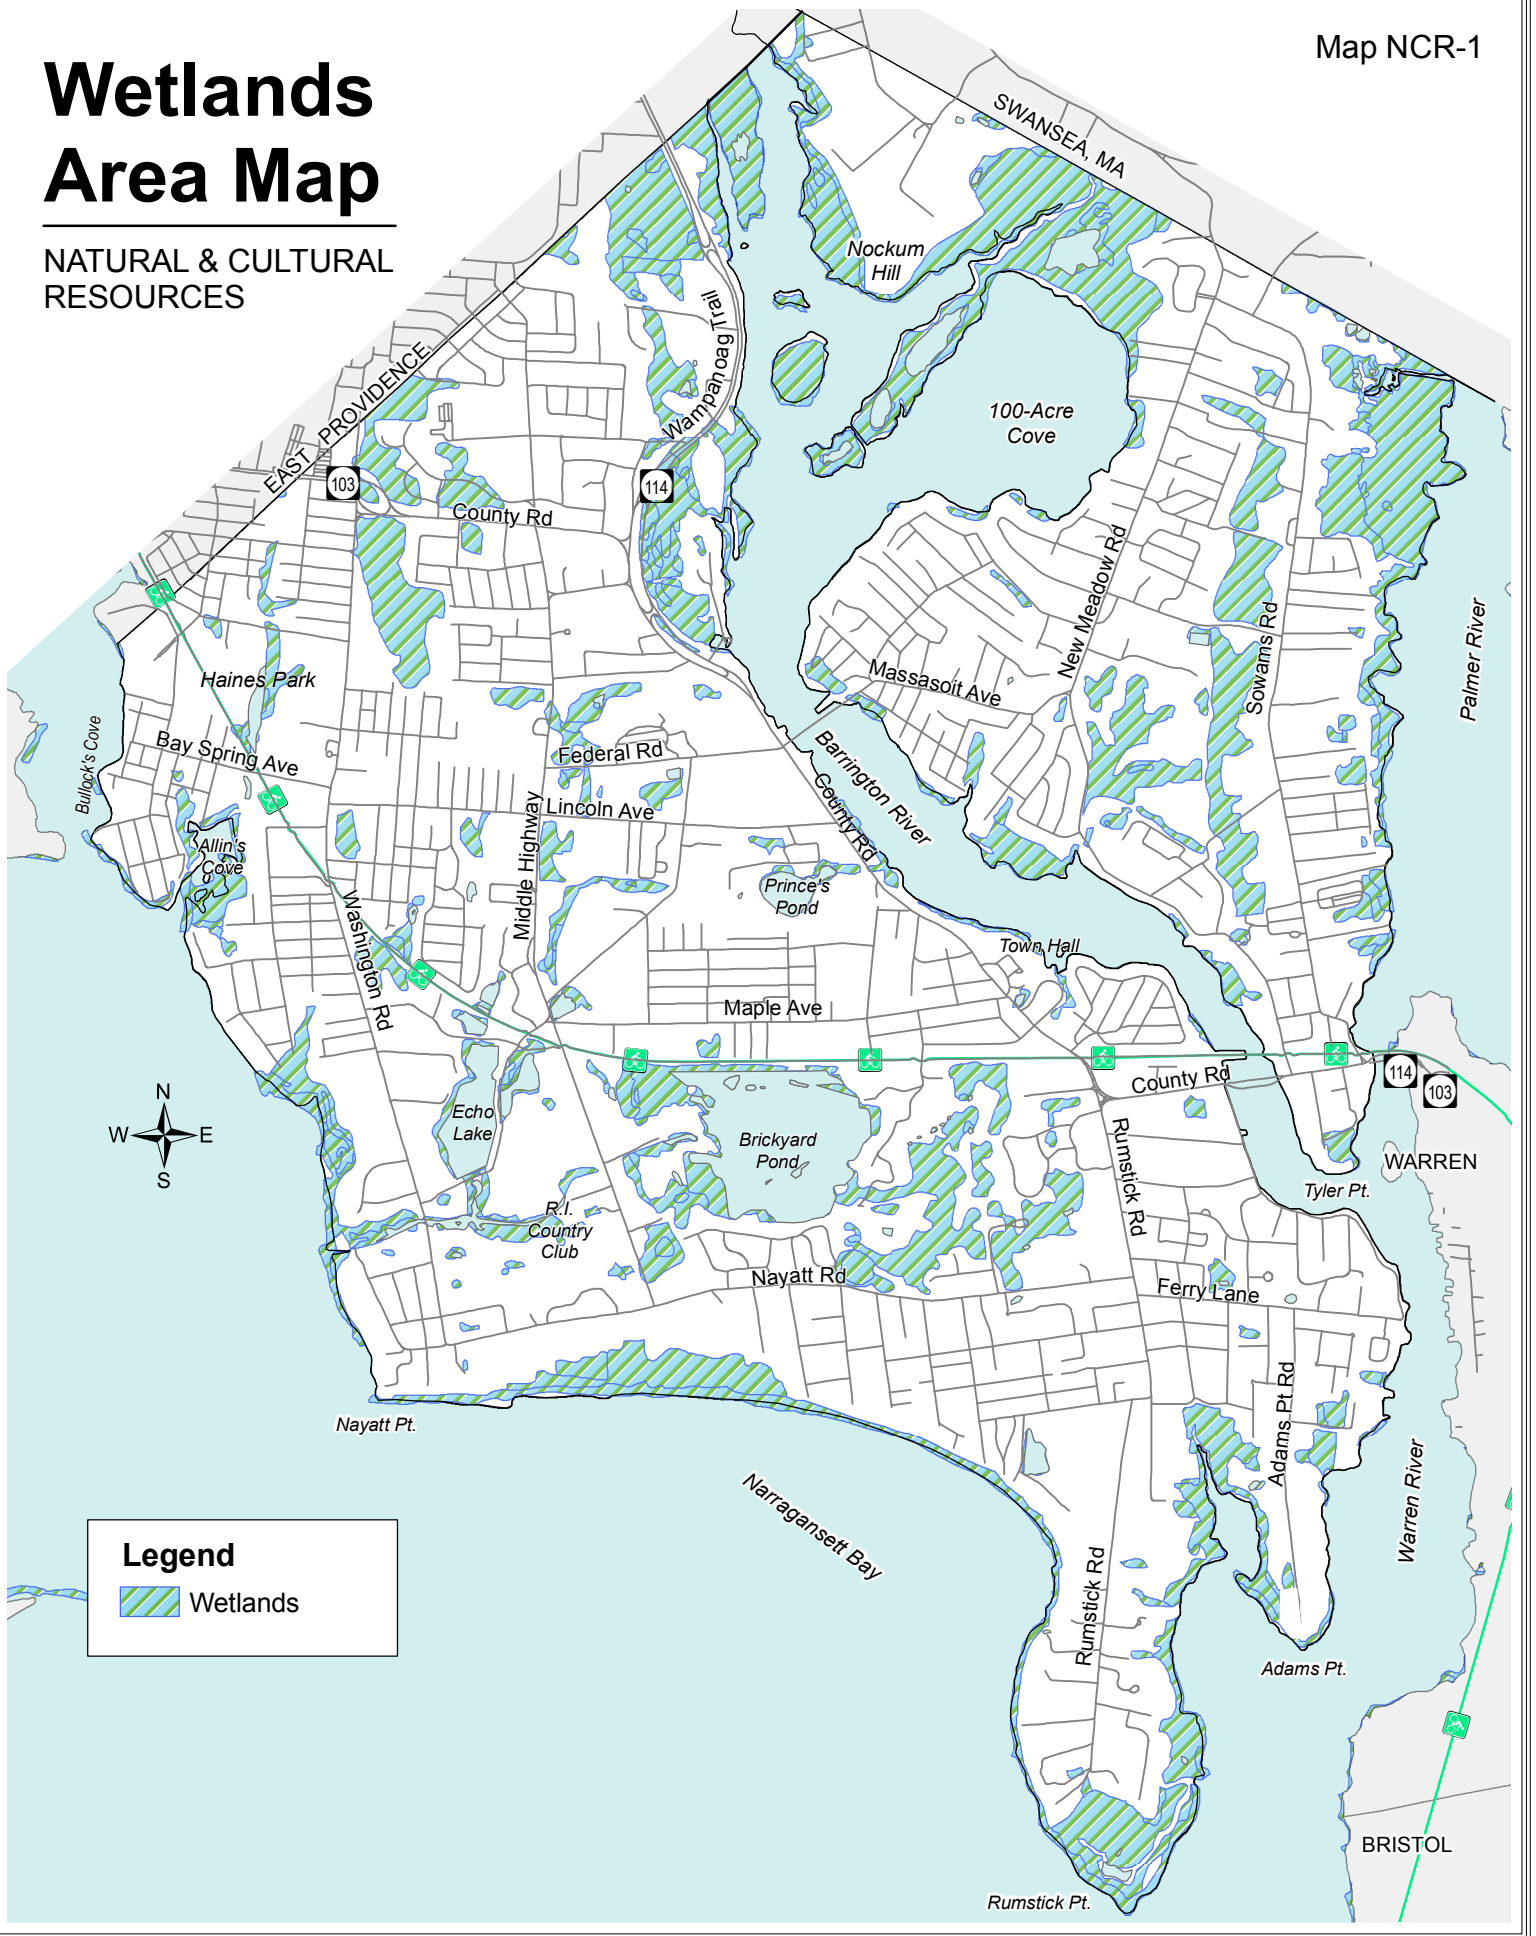

Wetlands Area Map

NATURAL & CULTURAL RESOURCES

Legend

 Wetlands

0 4,000 8,000 Feet

SOURCE: Town GIS, RIGIS

Comprehensive Community Plan - 2009 Update / Town of Barrington