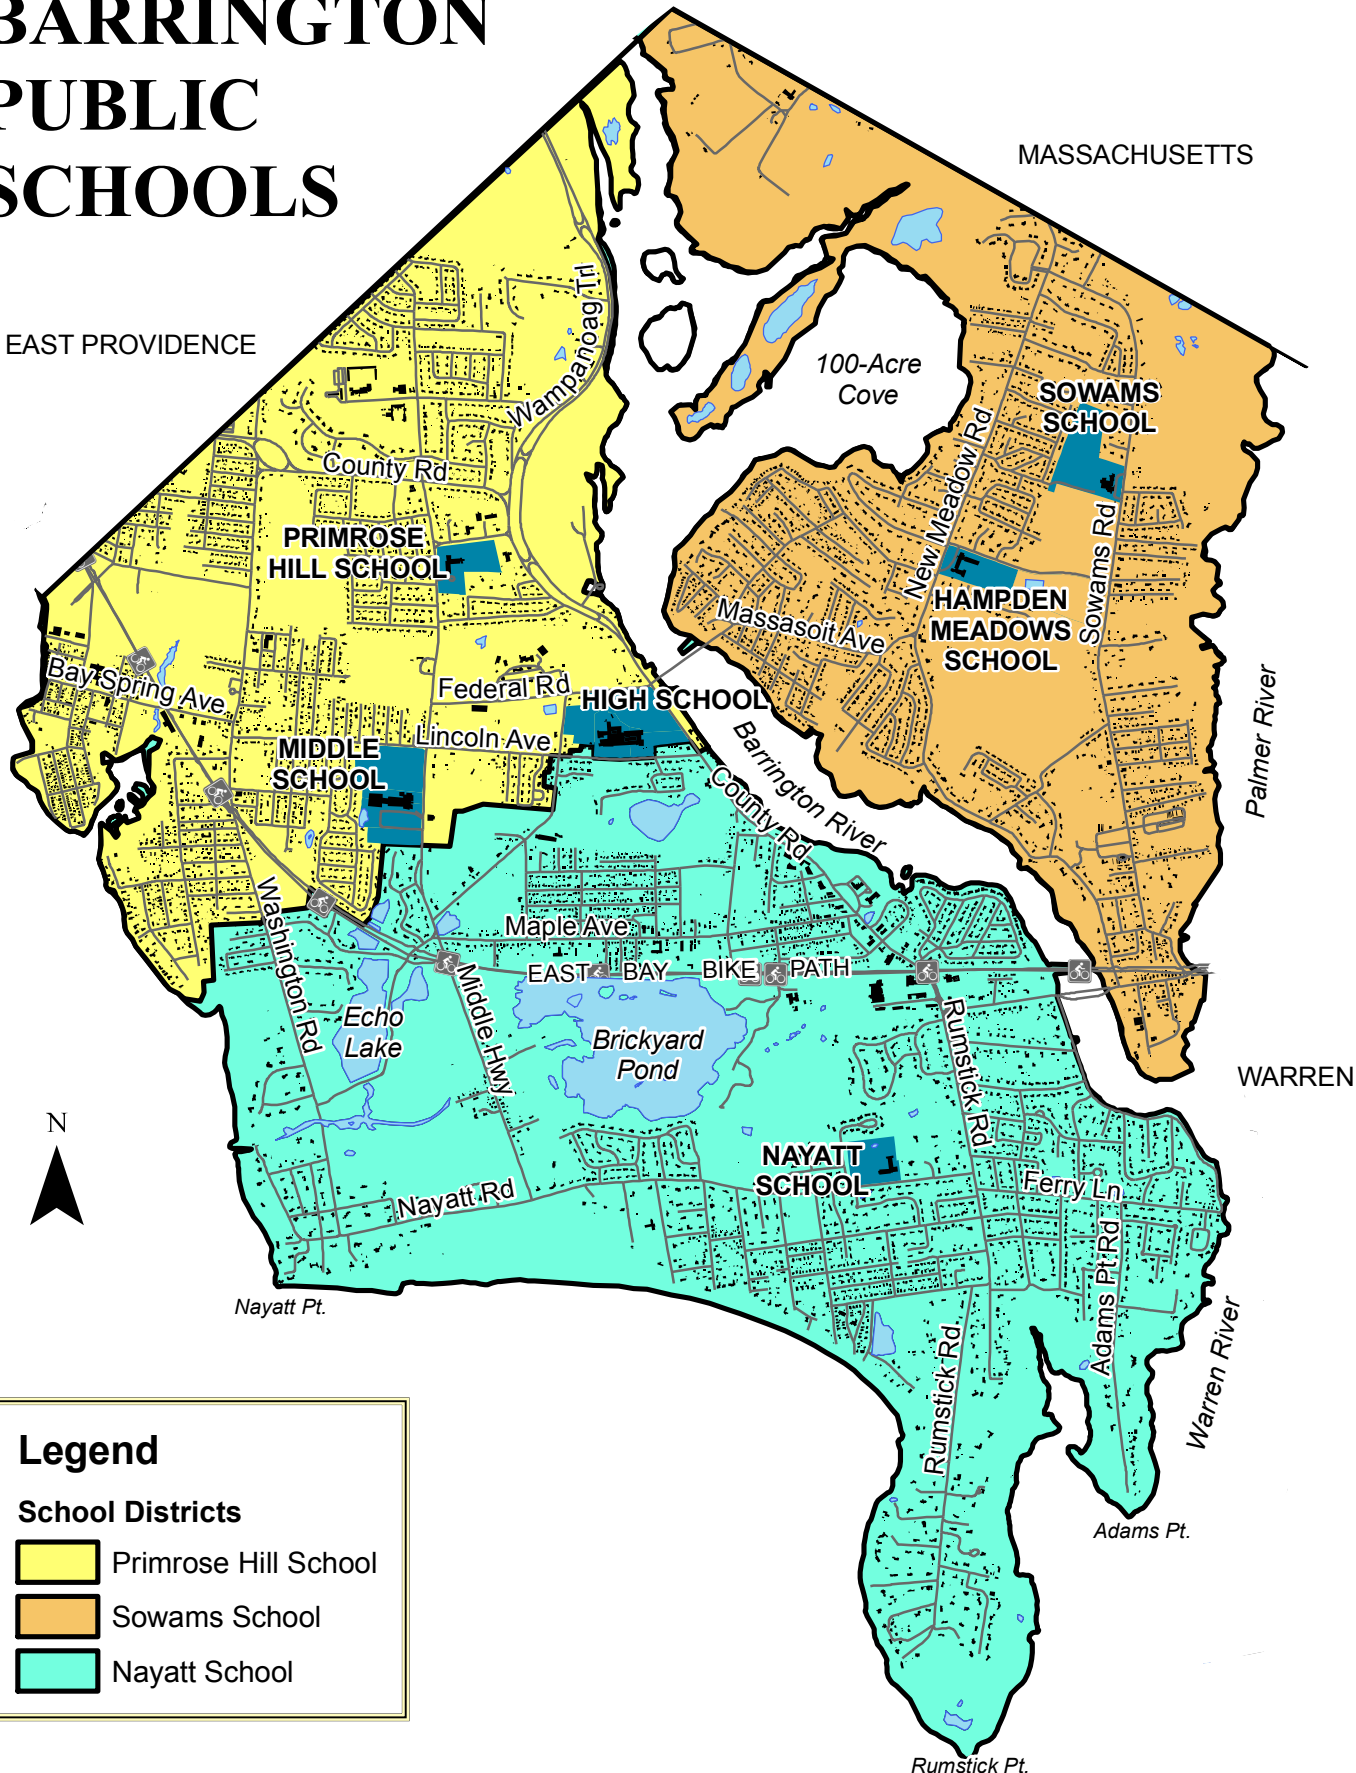

BARRINGTON PUBLIC SCHOOLS

EAST PROVIDENCE

MASSACHUSETTS

Legend

School Districts

- Primrose Hill School
- Sowams School
- Nayatt School